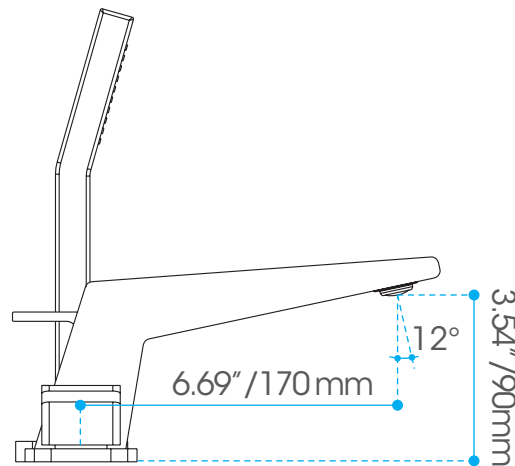

Affordable Luxury

Roman tub filler.

Description:

- Double-handle 4-hole shower/bath mixer.
- **Chrome finish.** (Other finishes available on special order)
- **Flow Rate: 5.7 LPM**

Shipping Dimensions

18.3 x 10 x 4.13" / 465 x 255 x 105mm

Net Weight

3.95 kg / 8.7 lbs

Gross Weight

4.45 kg / 9.81 lbs

 Complies With:
CSA B245.1 (2004)
CSA B45.5 (2002)
ANSI Z124.1.2 (2005)

 **Complies with CSA Standards**

Website www.valleyacrylic.com • **E-mail** purchasing@valleyacrylic.com
Customer Service Call Toll Free 1.877.398.8827 • **Fax** 604.820.0124

Measurements may vary ± 5mm
(Diagram not to scale)