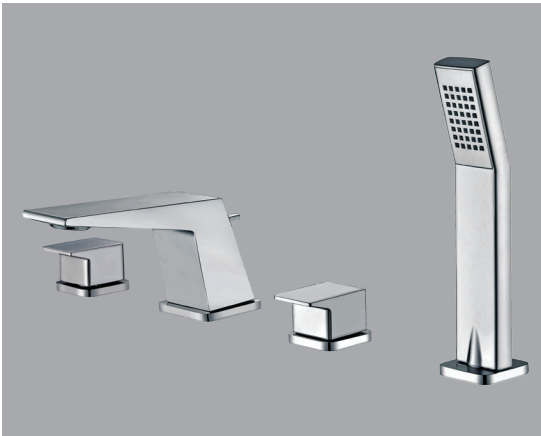

Affordable Luxury

Roman tub filler.

Description:

- Double-handle 4-hole shower/bath mixer.
- **Chrome finish.** (Other finishes available on special order)
- **Flow Rate: 5.7 LPM**

Shipping Dimensions

18.3 x 10 x 4.13" / 465 x 255 x 105mm