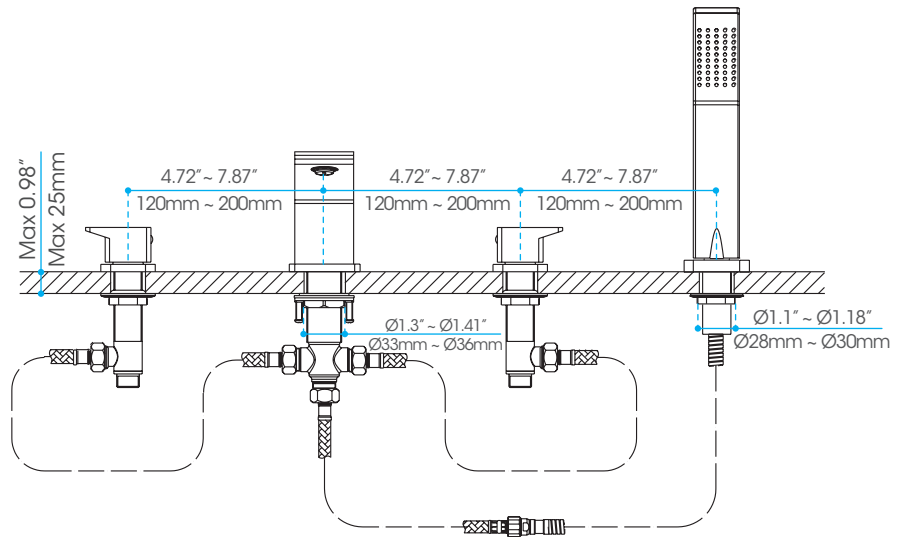

Affordable Luxury

Roman tub filler.

Description:

- Double-handle 4-hole shower/bath mixer.
- **Chrome finish.** (Other finishes available on special order)
- **Flow Rate: 5.7 LPM**

Shipping Dimensions

18.3 x 10 x 4.13" / 465 x 255 x 105mm

Net Weight

3.95 kg / 8.7 lbs

Gross Weight

4.45 kg / 9.81 lbs

 Complies With:
CSA B245.1 (2004)
CSA B45.5 (2002)
ANSI Z124.1.2 (2005)

 **Complies with CSA Standards**

Website www.valleyacrylic.com • **E-mail** purchasing@valleyacrylic.com
Customer Service Call Toll Free 1.877.398.8827 • **Fax** 604.820.0124

Measurements may vary ± 5mm
(Diagram not to scale)